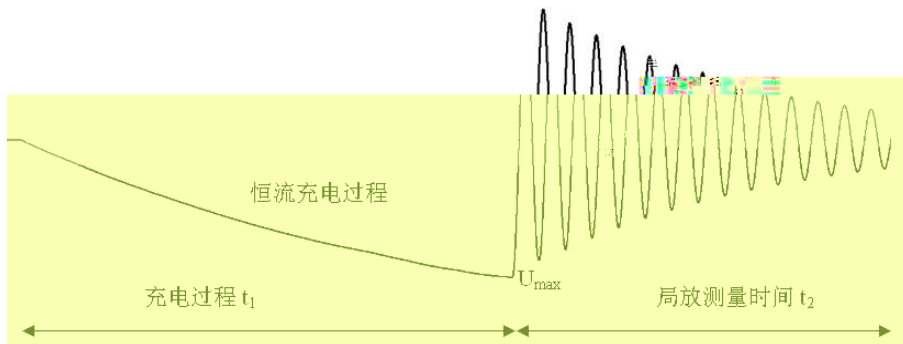

赫兹电力  
HERTZ POWER

$$u_{pd}^t$$

$$u_{pd}$$

$$q$$

$$Q = \int u_{pd} dt \approx Z \frac{q}{U} \left[ u_{pd}^t + u_{pd} e^{-\frac{x}{a}} + q \frac{1}{Z} e^{-\frac{x}{U} t} \int u_{pd}^t dt \right]$$

$l$

$z$

$t$